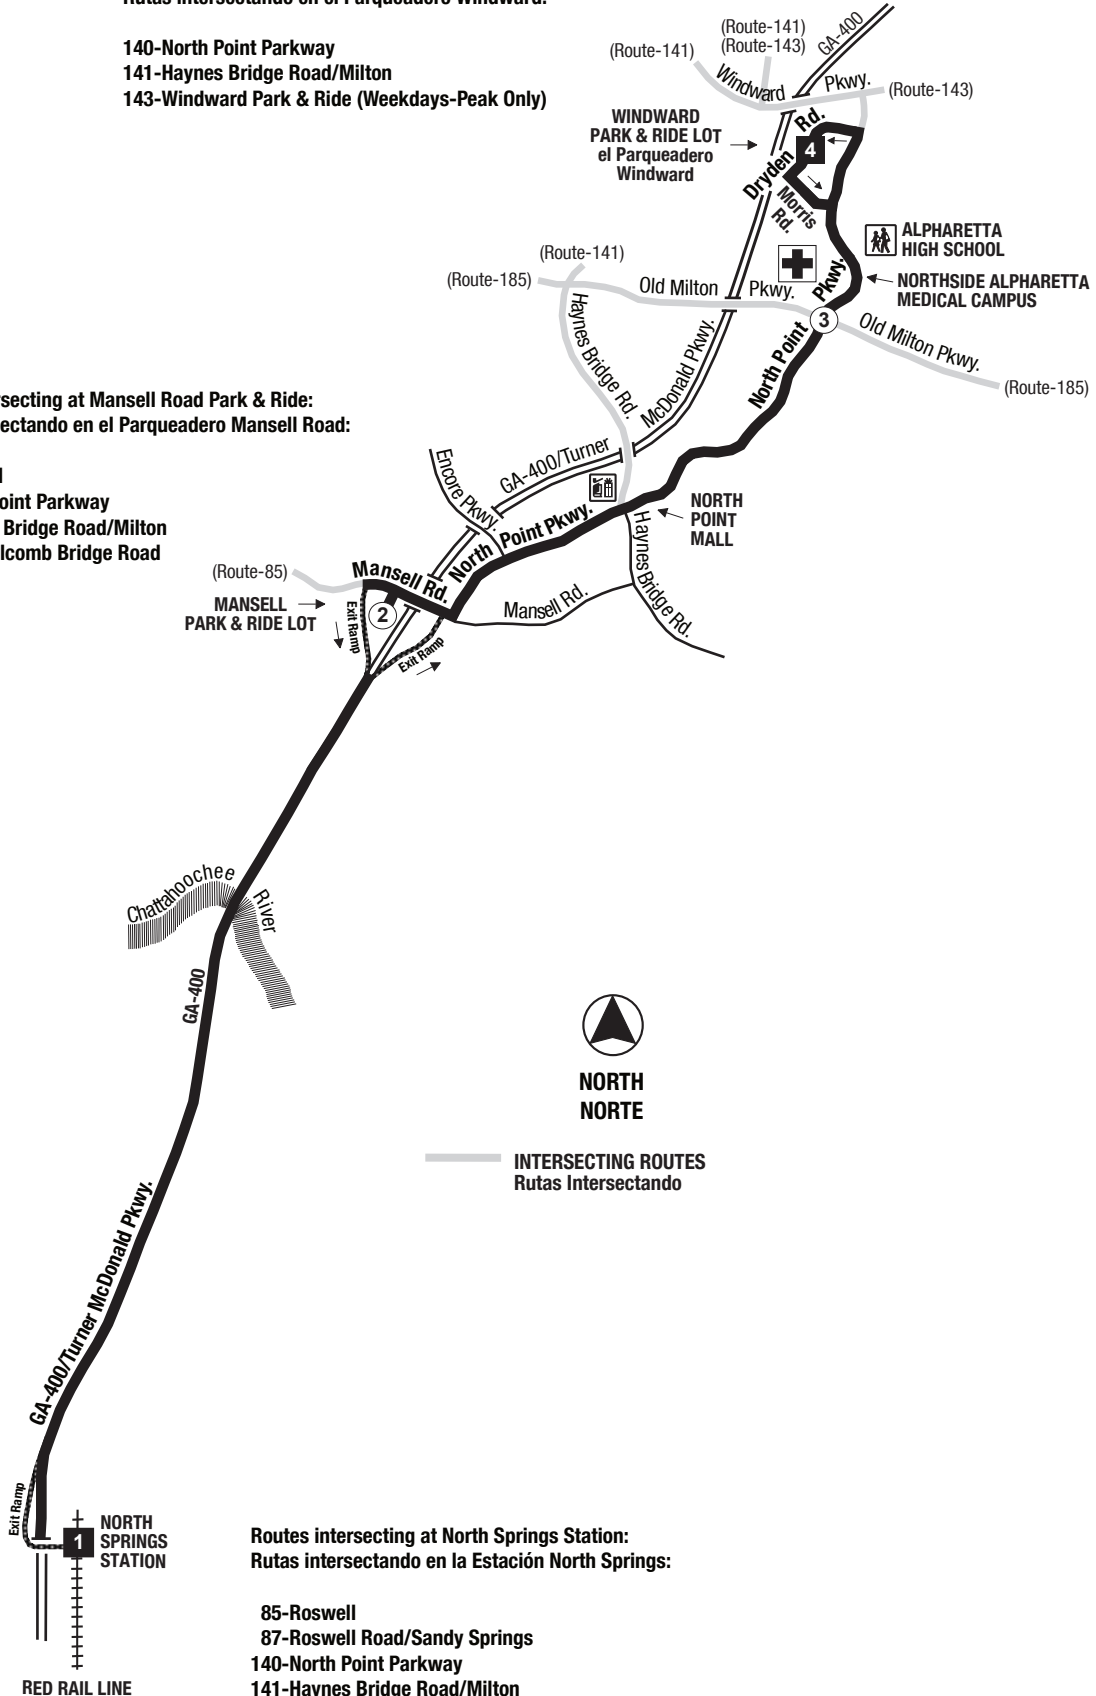

**Routes intersecting at Windward Park & Ride Lot:
Rutas intersectando en el Parqueadero Windward:**

- 140-North Point Parkway
- 141-Haynes Bridge Road/Milton
- 143-Windward Park & Ride (Weekdays-Peak Only)

**Routes intersecting at Mansell Road Park & Ride:
Rutas intersectando en el Parqueadero Mansell Road:**

- 85-Roswell
- 140-North Point Parkway
- 141-Haynes Bridge Road/Milton
- 142-East Holcomb Bridge Road

**Routes intersecting at North Springs Station:
Rutas intersectando en la Estación North Springs:**

- 85-Roswell
- 87-Roswell Road/Sandy Springs
- 140-North Point Parkway
- 141-Haynes Bridge Road/Milton
- 143-Windward Park & Ride (Weekdays-Peak Only)
- 185-Alpharetta